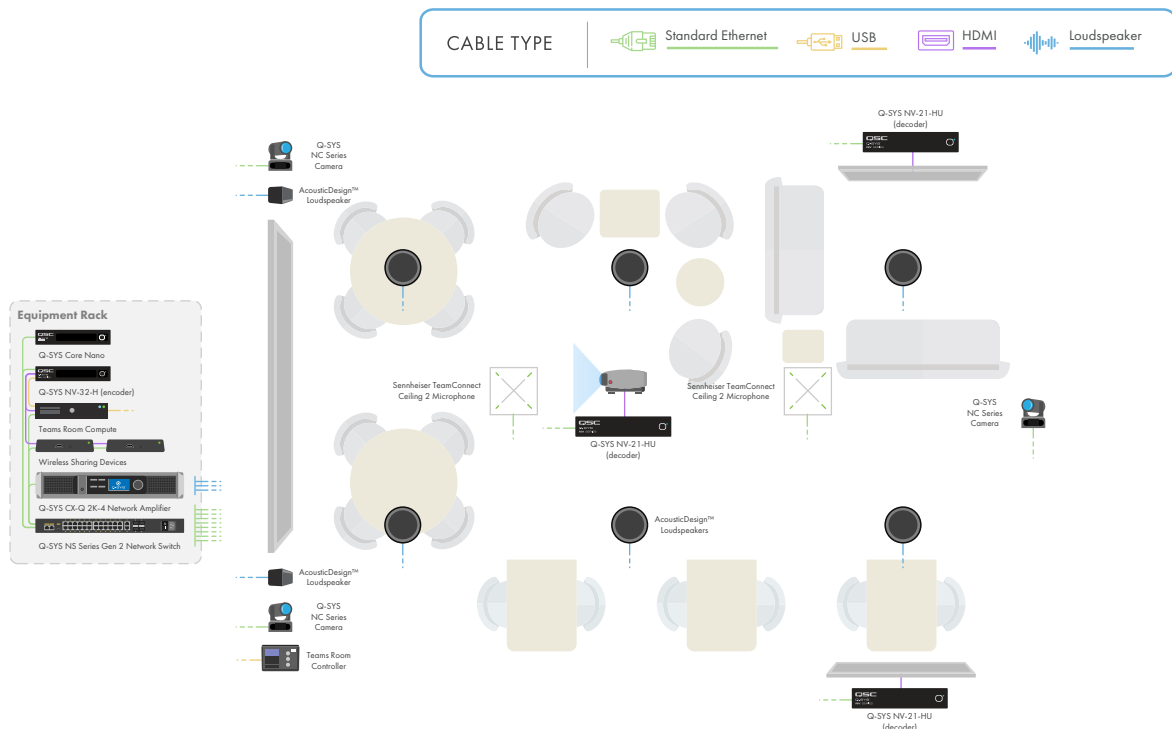

# Solutions Overview Guide

## Meeting Room Solution: Flex Space

Bring the Microsoft Teams Rooms experience to your high-impact flex spaces with Q-SYS.

Our extensive portfolio of Teams Certified devices enables designing to the needs of the room, including loudspeaker options for in-ceiling, open ceiling, and directional audio requirements. In addition to audio processing, the Q-SYS Core Processor supports multi camera switching, automation, and room control.

- The Q-SYS Core Nano Processor is the hub of the system. It connects to the Teams Room Compute with a single driverless USB connection for audio and video.
- The Certified Teams Room sample design provides certified audio settings for Microsoft Teams Rooms, including advanced configurable acoustic echo cancellation (AEC) and noise reduction delivering echo free audio even in the most challenging rooms.
- Q-SYS NC-12x80 and NC-20x60, network PTZ cameras, use the power of the network allowing you to use as many Q-SYS network conference cameras in the space providing multiple points of view to frame the right shot.
- AcousticDesign™ Series AD-C6T ceiling loudspeakers are ideal for overhead loudspeaker placement for in-ceiling and open ceiling applications respectively.
- AcousticDesign™ Series AD-S802T surface column-mount loudspeakers offer directional audio for a more natural videoconferencing experience when mounted beside a display.
- Q-SYS NV Series video endpoint allows multi-stream video encoding or decoding for network-based HDMI video distribution.
- Sennheiser TeamConnect Ceiling 2 auto dynamic beamforming technology enables flexible room configurations and captures speech from anywhere in the room.