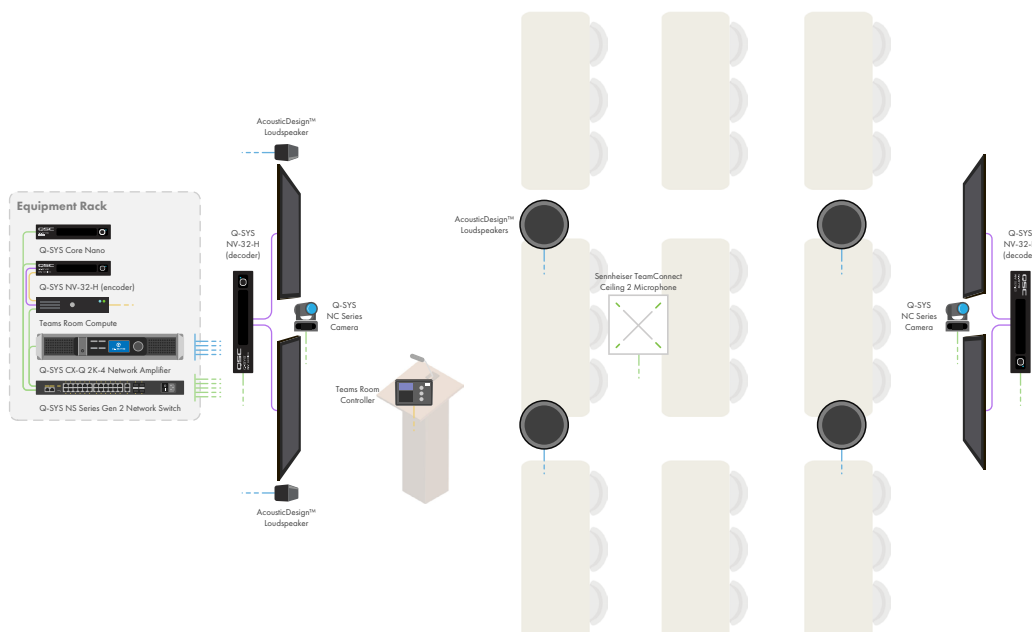

## Meeting Room Solution: Training Room

Bring the Microsoft Teams Rooms experience to your high-impact training rooms with Q-SYS. Our extensive portfolio of Teams Certified devices enables designing to the needs of the room, including loudspeaker options for in-ceiling, open ceiling, and directional audio requirements. In addition to audio processing, the Q-SYS Core Processor supports multi camera switching, automation, and room control.

- The Q-SYS Core Nano Processor is the hub of the system. It connects to the Teams Room Compute with a single driverless USB connection for audio and video.
- The Certified Teams Room sample design provides certified audio settings for Microsoft Teams Rooms, including advanced configurable acoustic echo cancellation (AEC) and noise reduction delivering echo free audio even in the most challenging rooms.
- Q-SYS NC-12x80 and NC-20x60, network PTZ cameras, use the power of the network allowing you to use as many Q-SYS network conference cameras in the space providing multiple points of view to frame the right shot.
- AcousticDesign™ Series AD-C6T ceiling loudspeakers are ideal for overhead loudspeaker placement for in-ceiling and open ceiling applications respectively.
- AcousticDesign™ Series AD-S802T surface column-mount loudspeakers offer directional audio for a more natural videoconferencing experience when mounted beside a display.
- Q-SYS NV Series video endpoint allows multi-stream video encoding or decoding for network-based HDMI video distribution.
- Sennheiser TeamConnect Ceiling 2 auto dynamic beamforming technology enables flexible room configurations and captures speech from anywhere in the room.