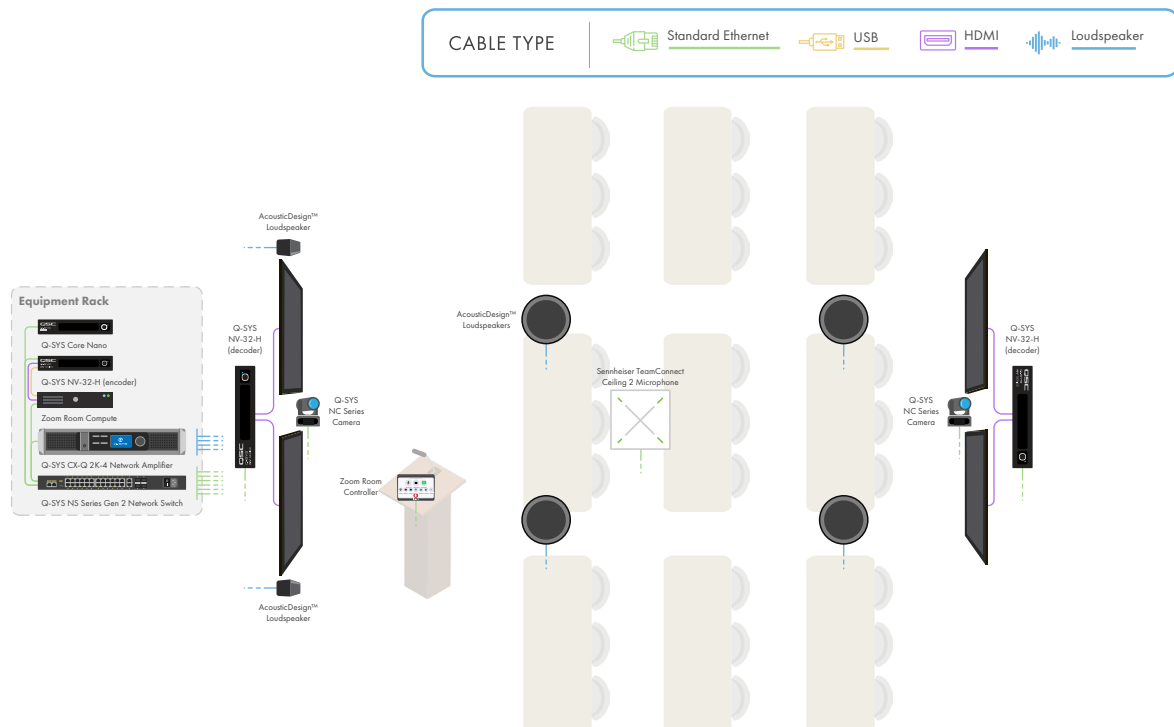

## Meeting Room Solution: Training Room

Transform your high-impact training rooms into exceptional Zoom Rooms environments using Q-SYS. Our diverse range of devices is designed to cater to your room's specific requirements, offering various loudspeaker options for in-ceiling, open ceiling, and directional audio needs. Beyond advanced audio processing, the Q-SYS Core Processor empowers you with multi-camera switching, automation, and comprehensive room control features.

- The Q-SYS Core Nano Processor is the hub of the system. It connects to the Zoom Rooms Compute with a single driverless USB connection for audio and video.
- The Zoom Rooms sample design offers audio settings optimized for Zoom Rooms, featuring advanced configurable acoustic echo cancellation (AEC) and noise reduction. These enhancements guarantee echo-free audio, even in the most acoustically challenging spaces.
- Q-SYS NC-12x80 and NC-20x60, network PTZ cameras, use the power of the network allowing you to use as many Q-SYS network conference cameras in the space providing multiple points of view to frame the right shot.
- AcousticDesign™ Series AD-C6T ceiling loudspeakers are ideal for overhead loudspeaker placement for in-ceiling and open ceiling applications respectively.
- AcousticDesign™ Series AD-S802T surface column-mount loudspeakers offer directional audio for a more natural videoconferencing experience when mounted beside a display.
- Q-SYS NV Series video endpoint allows multi-stream video encoding or decoding for network-based HDMI video distribution.
- Sennheiser TeamConnect Ceiling 2 auto dynamic beamforming technology enables flexible room configurations and captures speech from anywhere in the room.