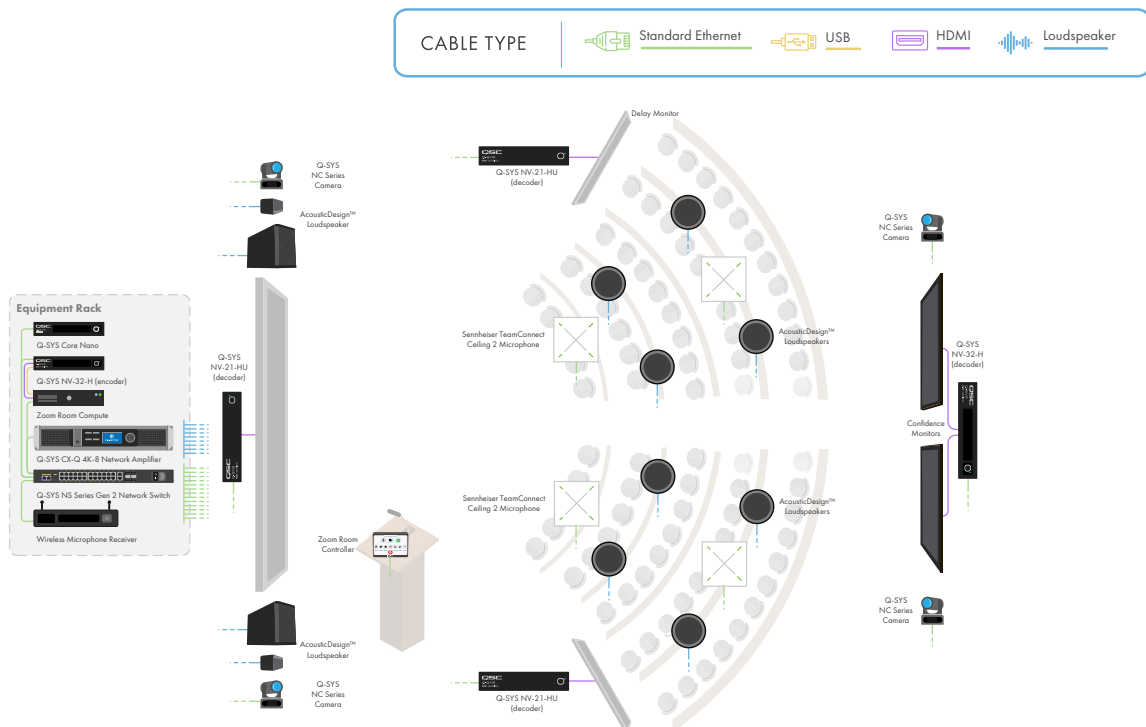

Solutions Overview Guide

Meeting Room Solution: All Hands Space

Transform your high-impact all hands space into exceptional Zoom Rooms environments using Q-SYS. Our diverse range of devices is designed to cater to your room's specific requirements, offering various loudspeaker options for in-ceiling, open ceiling, and directional audio needs. Beyond advanced audio processing, the Q-SYS Core Processor empowers you with multi-camera switching, automation, and

- The Q-SYS Core Nano Processor is the hub of the system. It connects to the Zoom Rooms Compute with a single driverless USB connection for audio and video.
- The Zoom Rooms sample design offers audio settings optimized for Zoom Rooms, featuring advanced configurable acoustic echo cancellation (AEC) and noise reduction. These enhancements guarantee echo-free audio, even in the most acoustically challenging spaces.
- Q-SYS NC-12x80 and NC-20x60, network PTZ cameras, use the power of the network allowing you to use as many Q-SYS network conference cameras in the space providing multiple points of view to frame the right shot.
- AcousticDesign™ Series AD-C6T ceiling loudspeakers are ideal for overhead loudspeaker placement for in-ceiling and open ceiling applications respectively.
- AcousticDesign™ Series AD-S162T surface column-mount loudspeakers offer directional audio for a more natural videoconferencing experience when mounted beside a display.
- Q-SYS NV Series video endpoint allows multi-stream video encoding or decoding for network-based HDMI video distribution.
- Sennheiser TeamConnect Ceiling 2 auto dynamic beamforming technology enables flexible room configurations and captures speech from anywhere in the room.