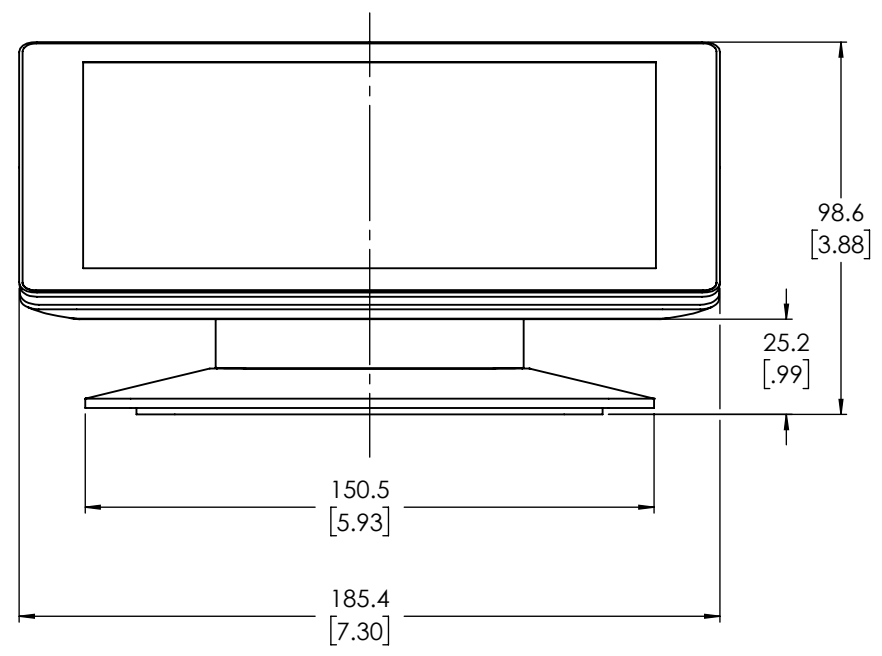

TOP VIEW

ISOMETRIC VIEW

STAND WITH 7" TOUCHSCREEN CONTROLLER INSTALLED

SIZE	DWG. NO.	REV
B	FG-901525-2D	A
SCALE: 1:2	CAD FILE: FG-901525-2D	SHEET: 2 OF 3