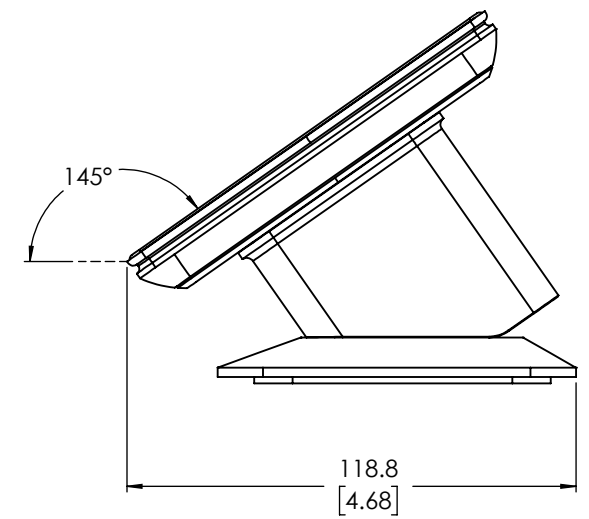

TOP VIEW

ISOMETRIC VIEW

STAND WITH 7" TOUCHSCREEN CONTROLLER INSTALLED

SIZE	DWG. NO.	REV
B	FG-901525-2D	A
SCALE: 1:2	CAD FILE: FG-901525-2D	SHEET: 2 OF 3