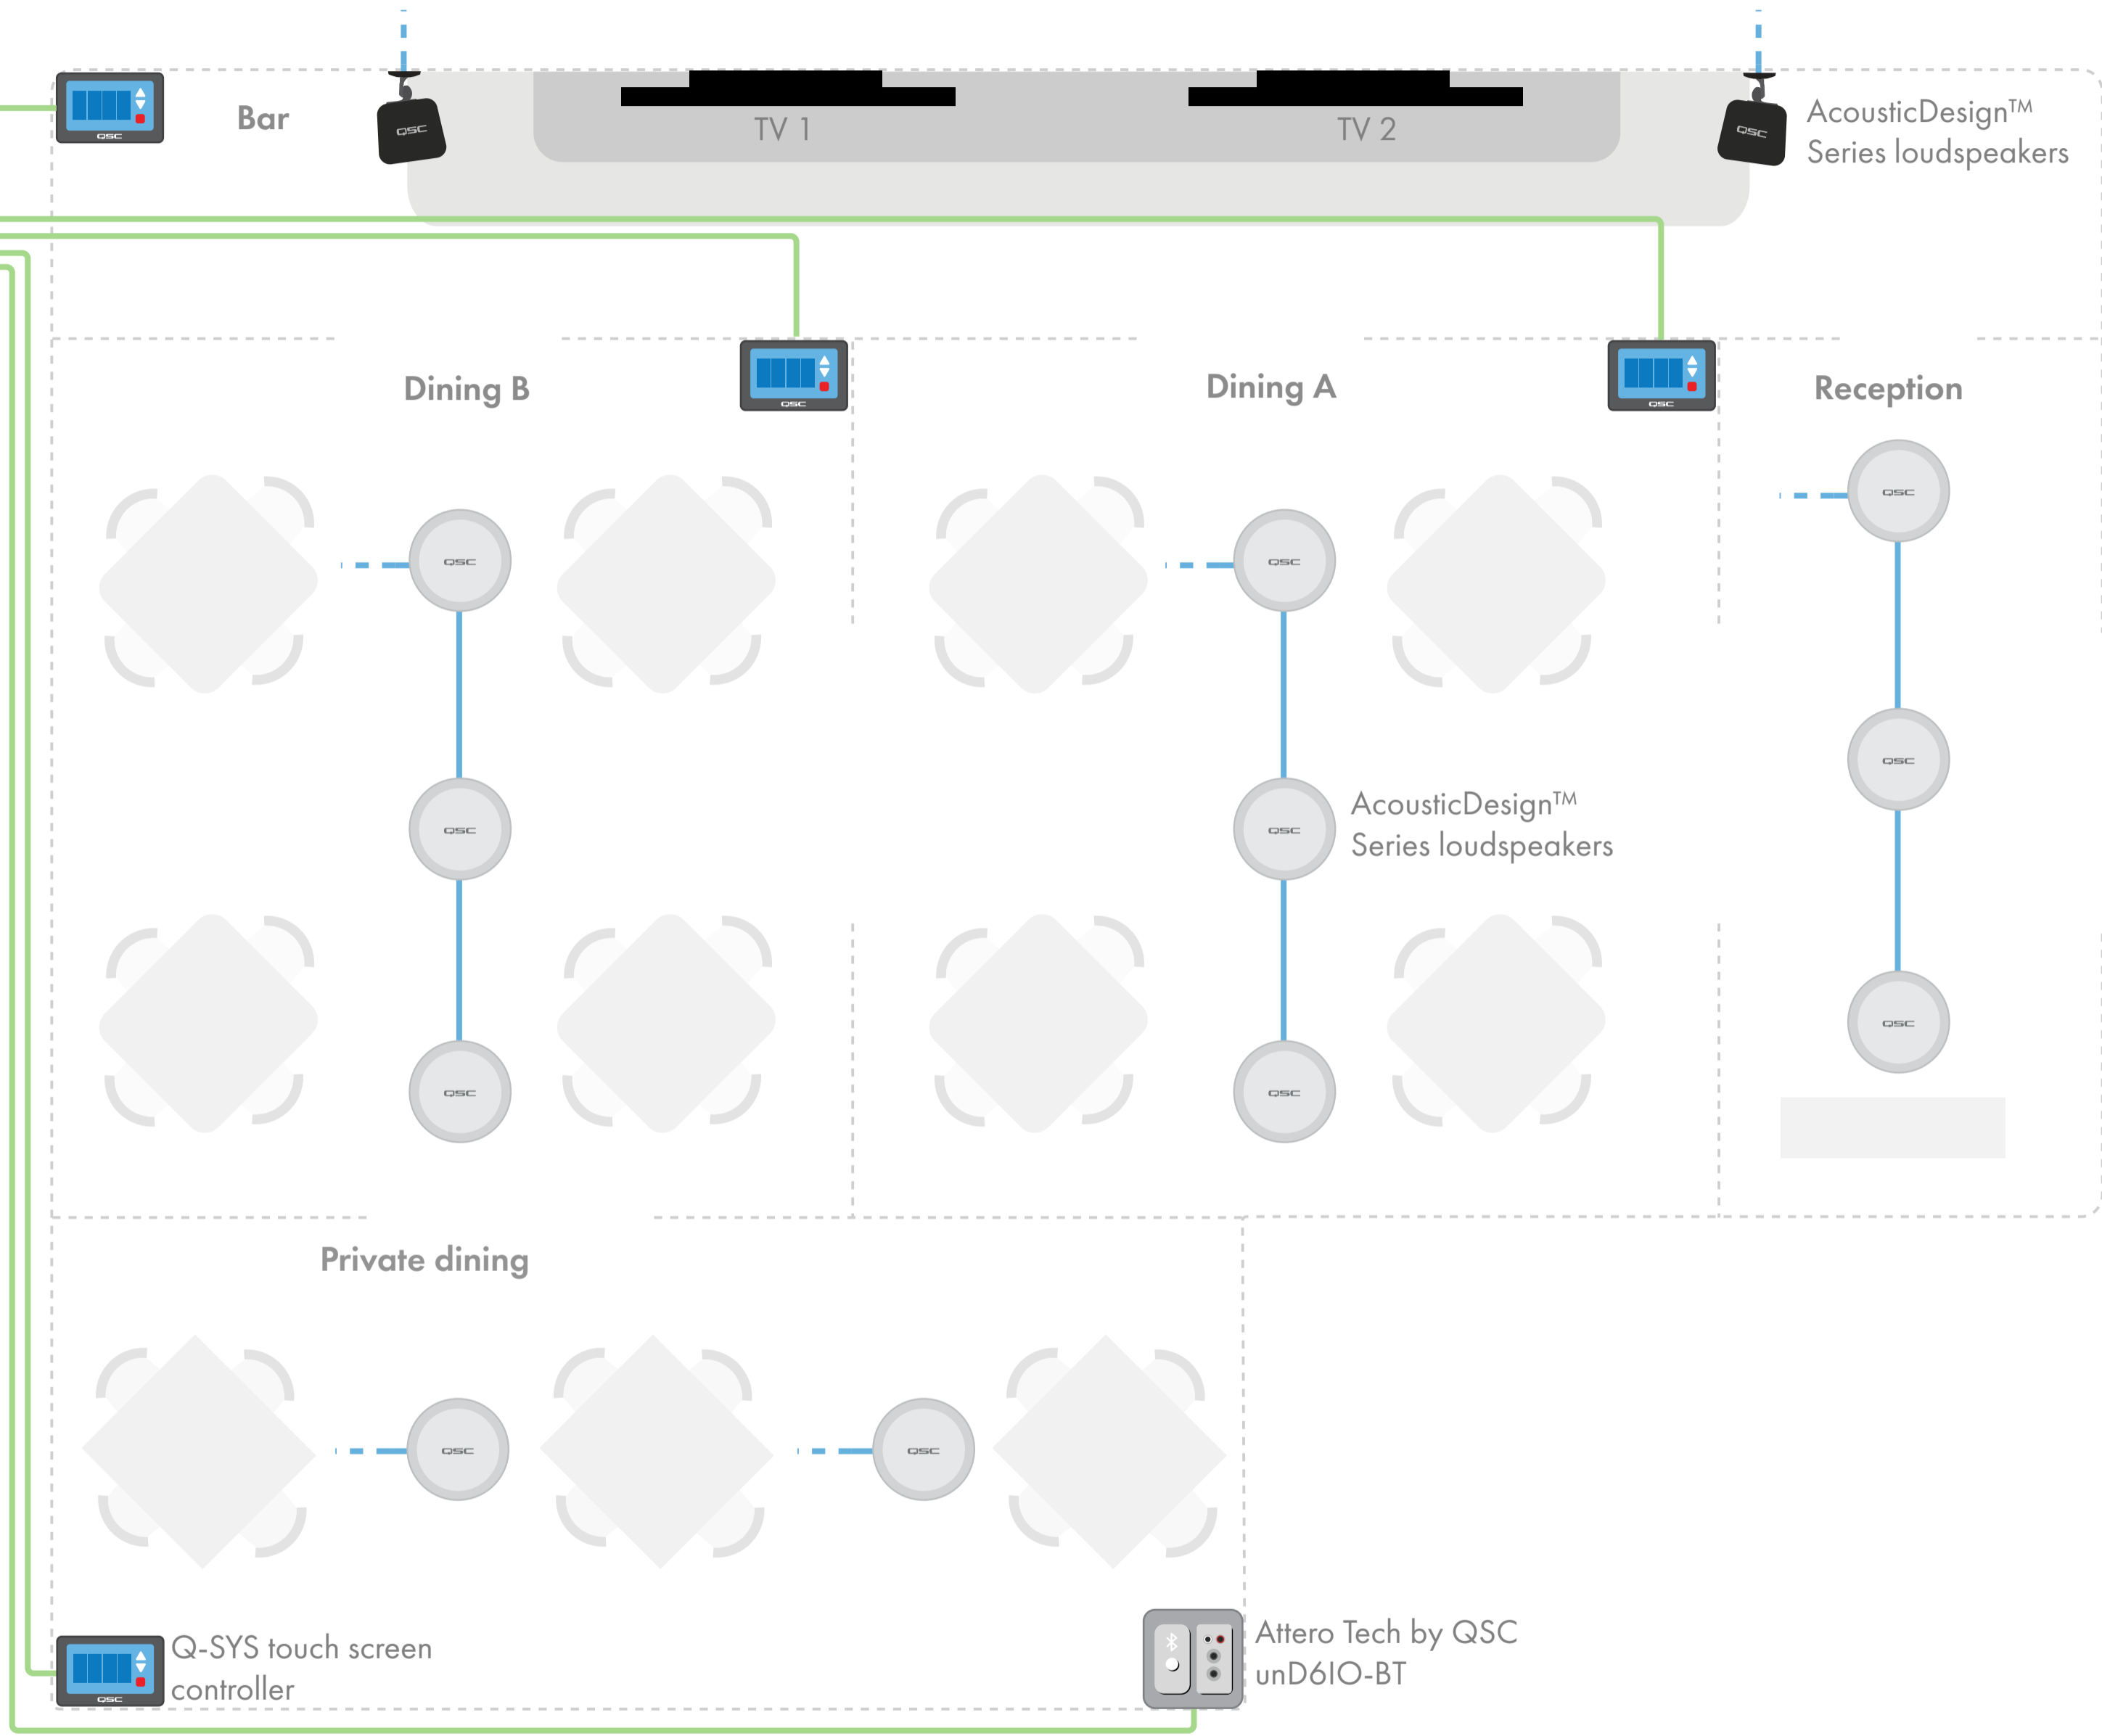

# Unleash the Nano.

Q-SYS Core Nano (purely network I/O processor) with distributed I/O endpoints

Hospitality / Restaurant

**With the Q-SYS Core Nano + Attero Tech by QSC A4Mio:**

- An alternative to the Q-SYS Core110f processor + SPA Series amplifier with right-sized I/O for the space.
- Plenty of network channel capacity to manage the audio, video and control processing for the space.
- A4Mio to integrate analog audio devices.