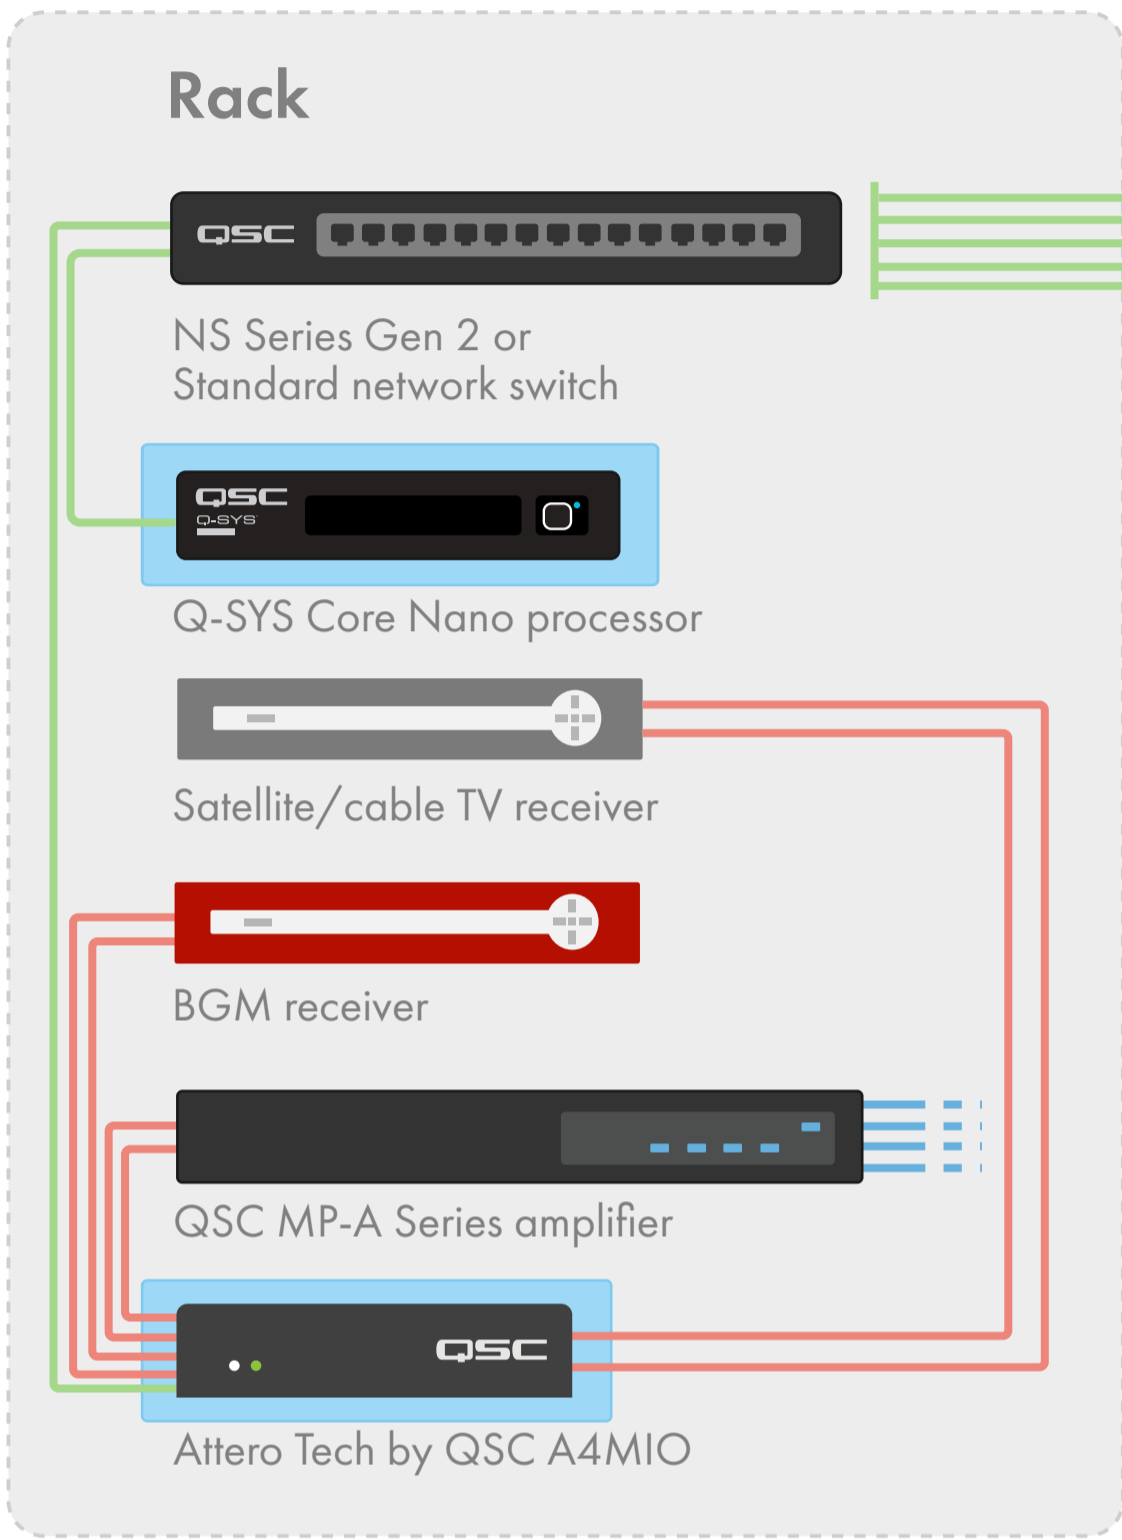

# Unleash the Nano.

Q-SYS Core Nano (purely network I/O processor) with distributed I/O endpoints

Hospitality / Restaurant

**With the Q-SYS Core Nano + Attero Tech by QSC A4Mio:**

- An alternative to the Q-SYS Core110f processor + SPA Series amplifier with right-sized I/O for the space.
- Plenty of network channel capacity to manage the audio, video and control processing for the space.
- A4Mio to integrate analog audio devices.