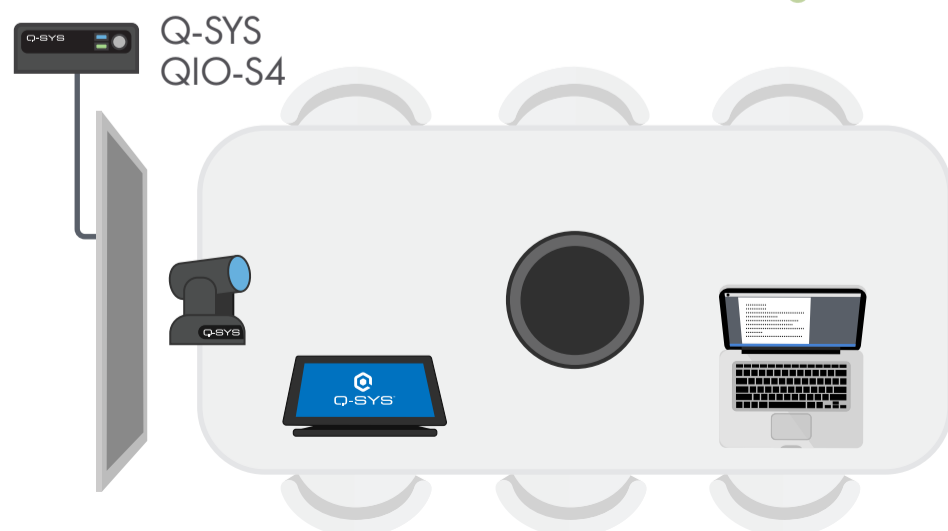

CABLE TYPE

Mic/Line

Loudspeaker

GPIO

Serial

IR

Meeting Room

Lobby

Q-SYS Core 610 processor

Standard network switch

Meeting Room

Auditorium