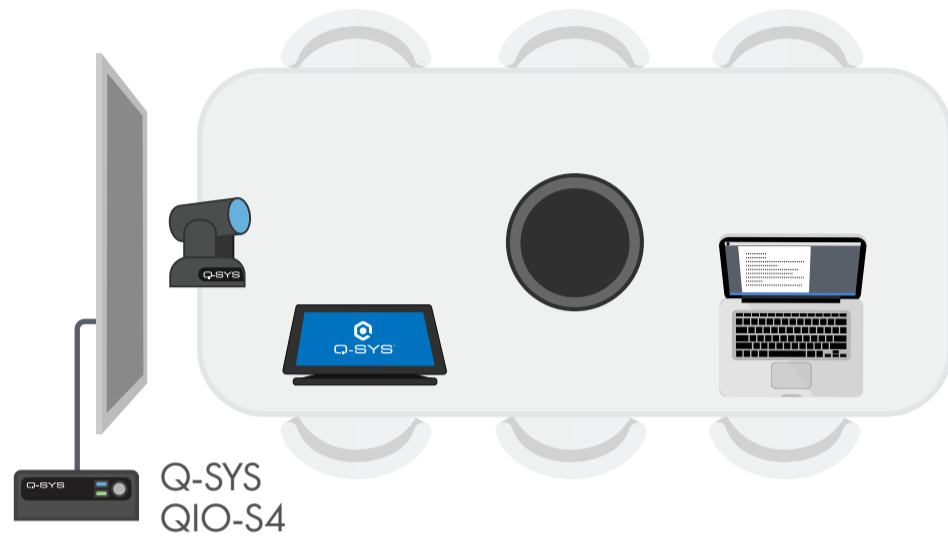

CABLE TYPE

Mic/Line

Loudspeaker

GPIO

Serial

IR

Meeting Room

Lobby

Q-SYS Core 610 processor

Standard network switch

Meeting Room

Auditorium