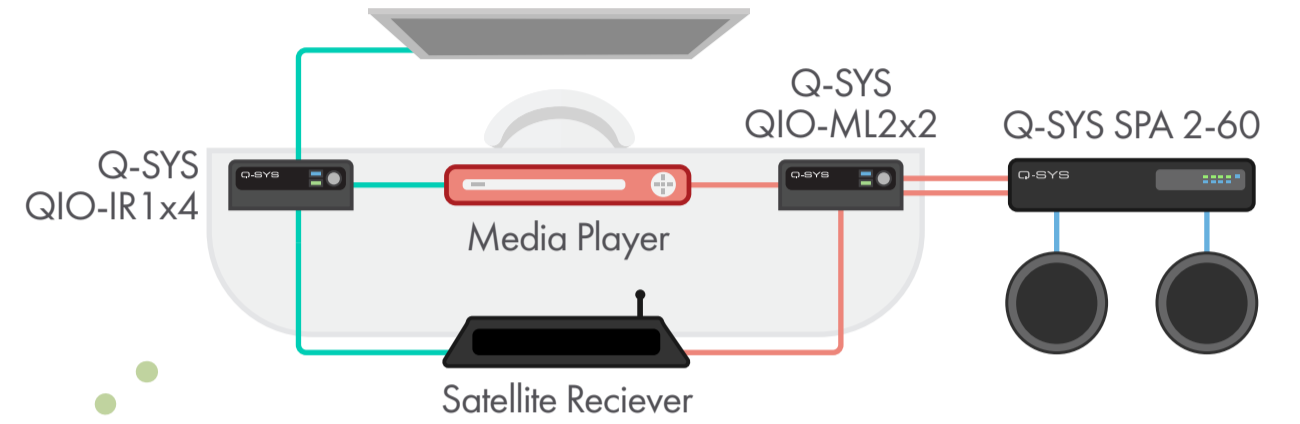

CABLE TYPE

Mic/Line

Loudspeaker

GPIO

Serial

IR

Meeting Room

Lobby

Q-SYS Core 610 processor

Standard network switch

Meeting Room

Auditorium