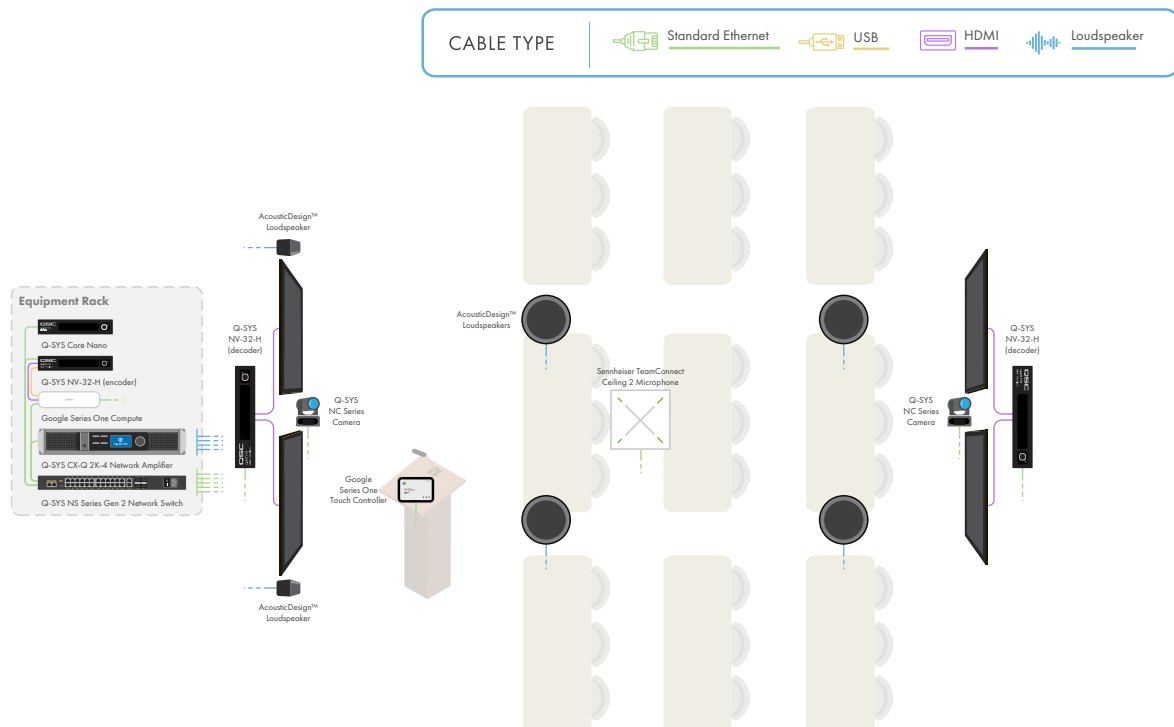

## Meeting Room Solution: Training Room

Bring the Google Meet experience to your high-impact training rooms with Q-SYS. Our extensive portfolio of Google Meet Certified devices enables designing to the needs of the room, including loudspeaker options for in-ceiling, open ceiling, and directional audio requirements. In addition to audio processing, the Q-SYS Core Processor supports multi camera switching, automation, and room control.

- The Q-SYS Core Nano Processor is the hub of the system. It connects to the Google Series One Compute with a single driverless USB connection for audio and video.
- The Certified Google Meet sample design provides certified audio settings for Google Meet Rooms, including advanced configurable acoustic echo cancellation (AEC) and noise reduction delivering echo free audio even in the most challenging rooms.
- Q-SYS NC-12x80 and NC-20x60, network PTZ cameras, use the power of the network allowing you to use as many Q-SYS network conference cameras in the space providing multiple points of view to frame the right shot.
- AcousticDesign™ Series AD-C6T ceiling loudspeakers are ideal for overhead loudspeaker placement for in-ceiling and open ceiling applications respectively.
- AcousticDesign™ Series AD-S802T surface column-mount loudspeakers offer directional audio for a more natural videoconferencing experience when mounted beside a display.
- Q-SYS NV Series video endpoint allows multi-stream video encoding or decoding for network-based HDMI video distribution.
- Sennheiser TeamConnect Ceiling 2 auto dynamic beamforming technology enables flexible room configurations and captures speech from anywhere in the room.